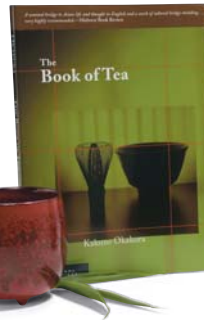

Gift Boxed Teapot and 4 Cup Set

Teapot holds 24 oz., cups 4 oz.
[ITEM No.800716](#) \$60.00

Square Dish (5¼")

[ITEM No.600732](#) \$6.00

Round Dish (4")

[ITEM No.600731](#) \$3.50

DRAGONFLY TEAWARE

In Japan, the dragonfly symbolizes happiness, strength, courage and success. Sold as a set, the lovely ceramic teapot and four cups will beautifully grace your table. The mug is a generous 10 oz. Use the small round and square dishes as coasters, tea bag holders, dipping plates or even as candle holders. All items are finished with a highly glazed sheen. Not dishwasher or microwave safe, no stovetop use.

Mug

[ITEM No.600730](#) \$10.00

MATCHA CEREMONY TEA

This high quality Japanese green tea in a jade green powdered form is used in the traditional tea ceremony. Rich in antioxidants, Matcha

is sweet and smooth with just a hint of astringency. Tin holds 30g.

[ITEM No.112855](#) \$18.00

THE BOOK OF TEA by Kakuzo Okakura

Originally published in 1906, this revered book is a series of essays on tea drinking along with its history and rich connection to Japanese culture. A timeless classic, it will interest anyone curious about the arts and sensibilities of Japan. Soft cover, 116 pages.

[ITEM No.100133](#) \$9.95

JAPANESE TEA CEREMONY GIFT SET

This authentic, beautifully handcrafted set includes a small black lacquer container 'natsume', for holding the Matcha, a bamboo spoon 'chashaku', for measuring the powdered ceremony tea, a bamboo whisk 'chasen', for whipping the tea, and a glazed stoneware bowl 'chawan'. Comes in an attractive gift box. A great gift for the tea aficionado. Black lacquer tray sold separately. Hand wash.