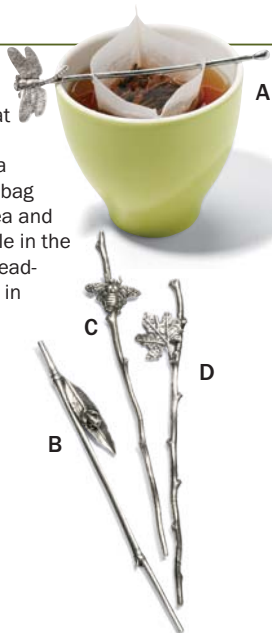

**TEA TWIGS FOR LOOSE LEAF TEA**

It's the little touches of elegance that make you feel special. That's the case with these charming pewter tea twigs. To use, fill the parchment tea bag with your favorite Stash loose leaf tea and slide the pewter twig through the hole in the bag. Made in the USA of food-safe, lead-free pewter which has a long history in the American Crafts movement. Includes 10 parchment tea bags. 5" long. Gift boxed.

**A. Dragonfly**

[ITEM No.832830](#) \$15.00

**B. Tree Frog**

[ITEM No.832837](#) \$15.00

**C. Bee**

[ITEM No.832836](#) \$15.00

**D. Grapevine**

[ITEM No.832838](#) \$15.00